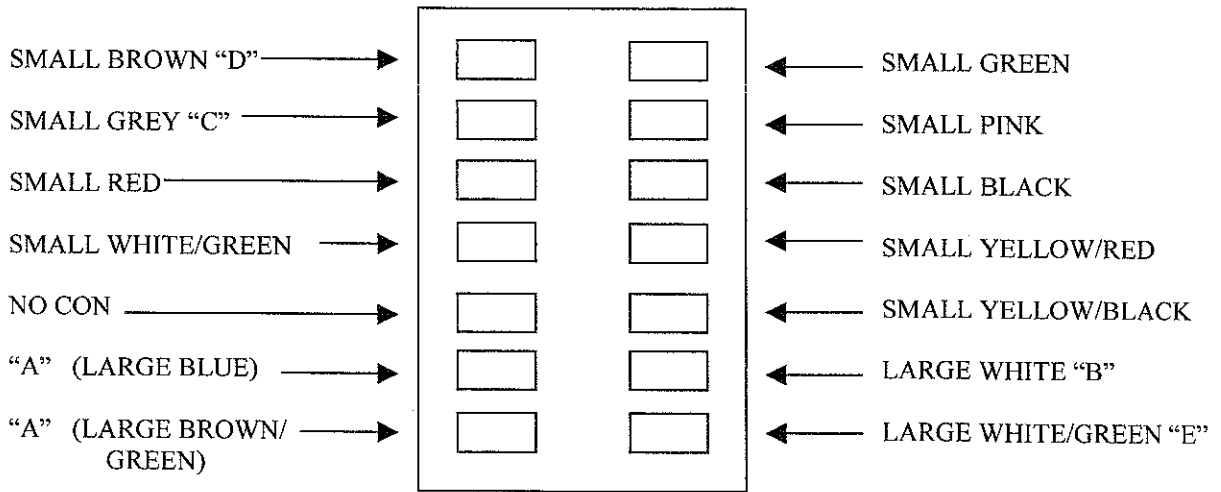

25MO-ENC-070R

LDM SERIES MACHINES

HEIDENHEIN ROD 436.001 ENCODER WITH BLACK CABLE

- A. LARGE BROWN/GREEN & LARGE BLUE
- B. LARGE WHITE & LARGE WHITE/GREEN
- C. SMALL GREY
- D. SMALL BROWN
- E. SMALL RED
- F. SHIELD

CONNECTOR INSIDE ENCODER

25MO-ENC-070R

LDM SERIES MACHINES

HEIDENHEIN ROD 436.001 ENCODER WITH GREY CABLE

- A. LARGE BROWN & SMALL BLUE
- B. SMALL WHITE & LARGE WHITE
- C. SMALL GREY
- D. SMALL BROWN
- E. SMALL RED
- F. SHIELD