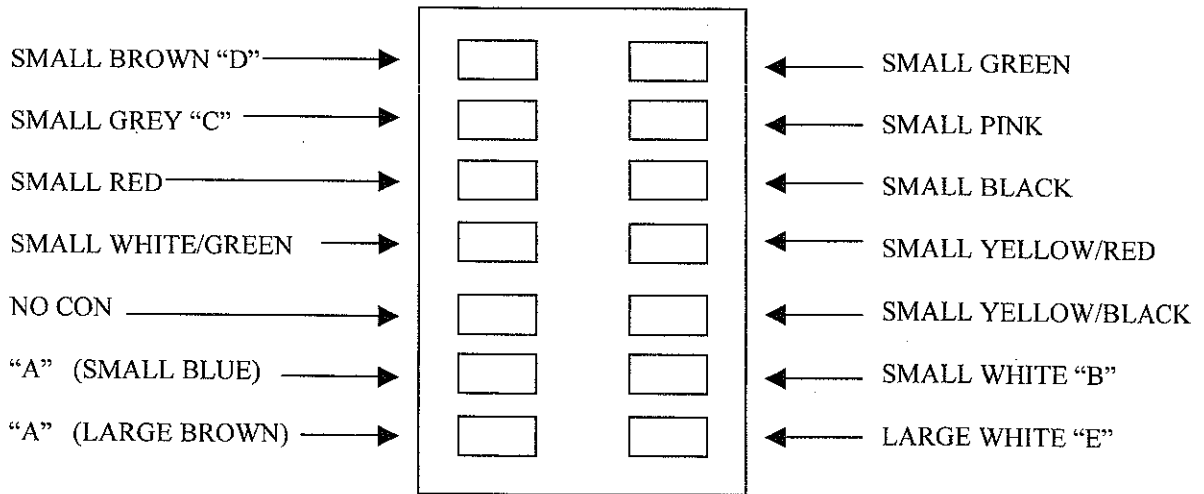

CONNECTOR INSIDE ENCODER

25MO-ENC-070R

LDM SERIES MACHINES

HEIDENHEIN ROD 436.001 ENCODER WITH GREY CABLE

- A. LARGE BROWN & SMALL BLUE
- B. SMALL WHITE & LARGE WHITE
- C. SMALL GREY
- D. SMALL BROWN
- E. SMALL RED
- F. SHIELD