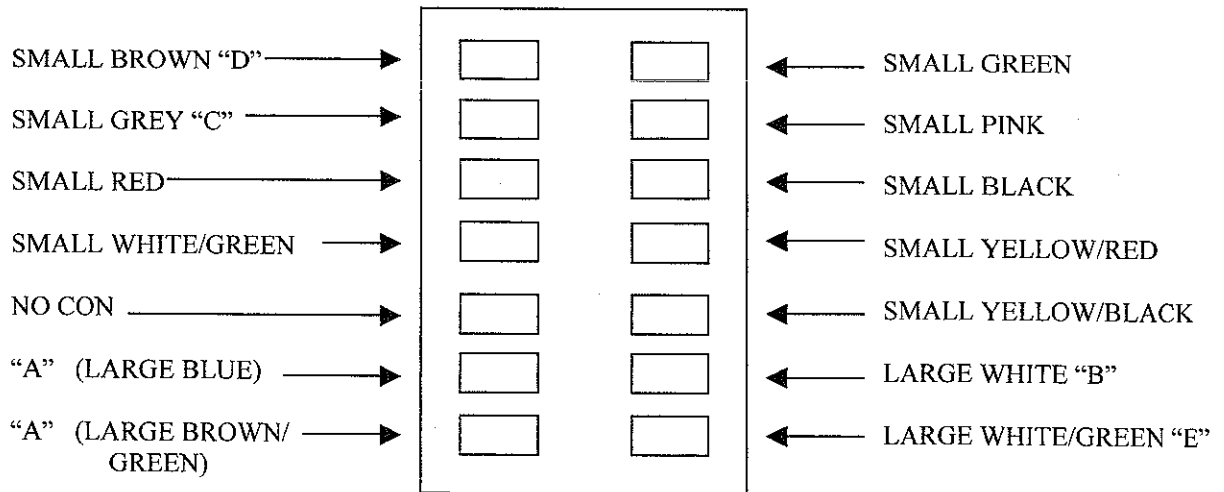

CONNECTOR INSIDE ENCODER

25MO-ENC-070R

**LU3B AND LUX3 SERIES MACHINES**

**HEIDENHEIN ROD 436.001 ENCODER WITH BLACK CABLE**

- A. LARGE BROWN/GREEN & LARGE BLUE
- B. LARGE WHITE
- C. SMALL GREY
- D. SMALL BROWN
- E. LARGE WHITE/GREEN
- F. SHIELD