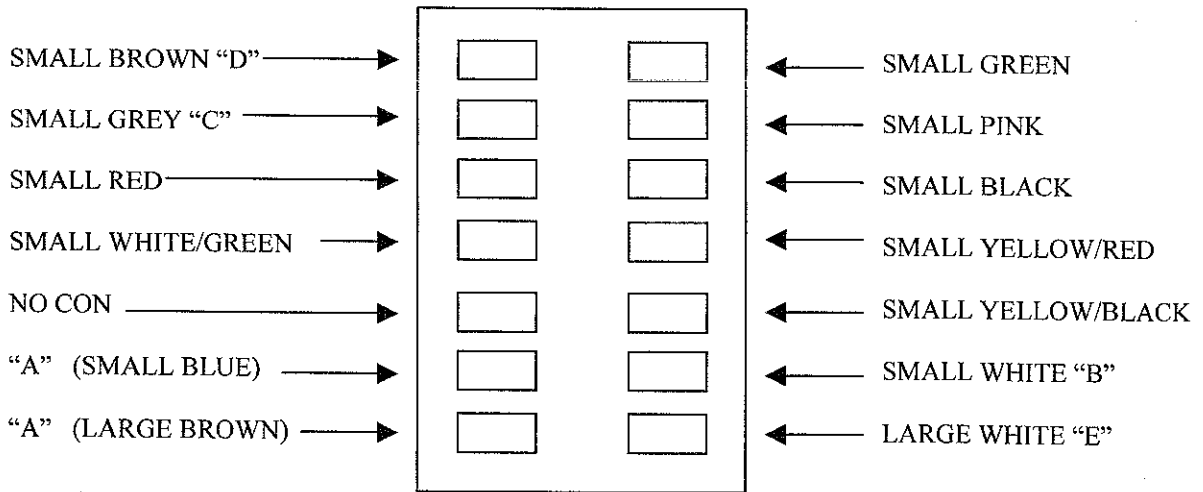

25MO-ENC-070R

**LU3B AND LUX3 SERIES MACHINES**

HEIDENHEIN ROD 436.001 ENCODER WITH GREY CABLE

- A. LARGE BROWN & SMALL BLUE
- B. SMALL WHITE
- C. SMALL GREY
- D. SMALL BROWN
- E. LARGE WHITE
- F. SHIELD

CONNECTOR INSIDE ENCODER

25MO-ENC-070R

**LU3B AND LUX3 SERIES MACHINES**

**HEIDENHEIN ROD 436.001 ENCODER WITH BLACK CABLE**

- A. LARGE BROWN/GREEN & LARGE BLUE
- B. LARGE WHITE
- C. SMALL GREY
- D. SMALL BROWN
- E. LARGE WHITE/GREEN
- F. SHIELD